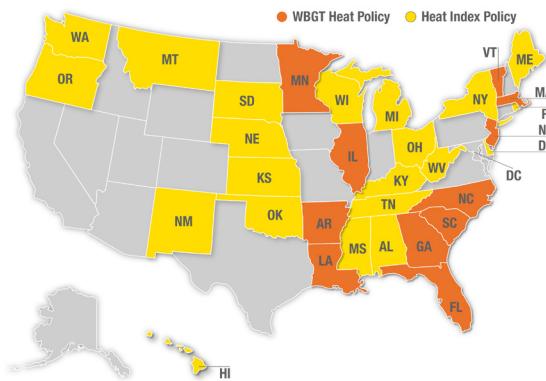

Kestrel 5400 Heat Stress Tracker Pro*

- » Properly acclimatize individuals based on **on-site data**, **real-time measurements**, and charting of logged data
- » Get extremely accurate instantaneous and average WBGT measurements
- » Set appropriate **WBGT thresholds for flag warnings** and receive instant notification of dangerous conditions via **loud buzzer, bright LED beacon, and on-screen warnings**
- » **Pair the Kestrel 5400 Pro* with the included vane mount** for hands-free measurements during practice, training, or other athletic events
- » Stay informed of dangerous conditions – the Kestrel LiNK app for iOS and Android will send **alerts to your mobile device** when heat stress thresholds pose a threat*

*Unit available with or without LiNK Bluetooth. The LiNK unit includes Bluetooth, vane mount, and protective carry case.

Use code at checkout for 15% off all heat stress units!

NATA22

Pre-programmed State Guidelines Available in the 5400 Heat Stress Tracker!

No manual setup required. Start tracking quickly and conveniently with the following national and state athletics guidelines installed for WBGT monitoring:

- » ACSM
- » NATA
- » Georgia
- » New Jersey
- » North Carolina
- » Vermont