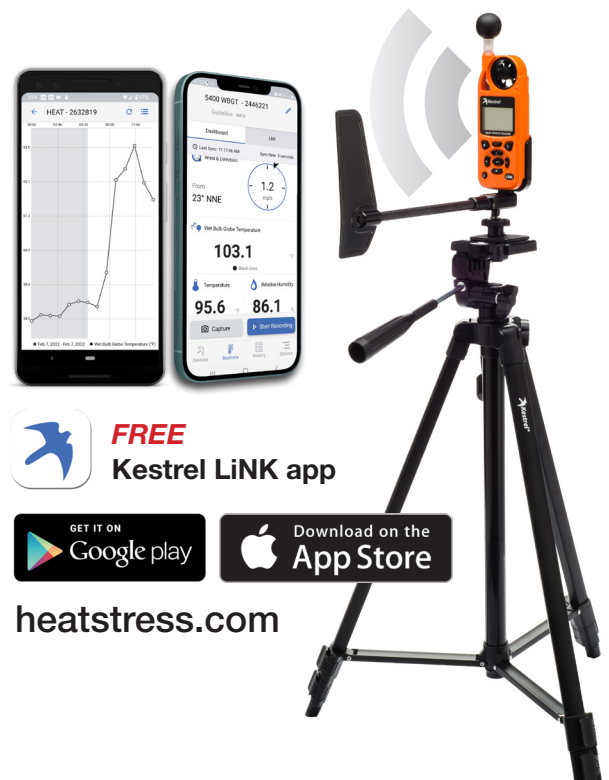

"I use the Kestrel Heat Stress Tracker not to cancel practice, but to allow us to practice safely in the environment."

Dave Csillan, MS, LAT,
ATC National Athletic Trainers Association

Effortless Data Logging + Mobile Sharing Capabilities Keep You Connected For Sharing & Documenting Conditions.