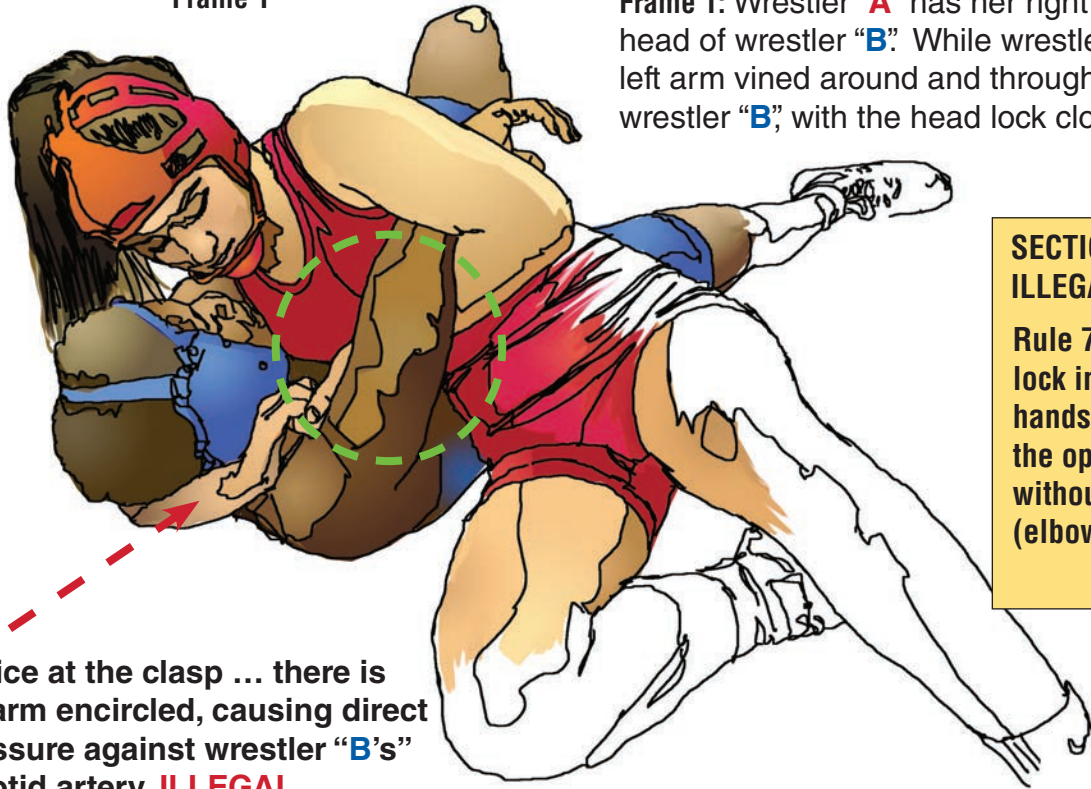

Legal/ Illegal Headlock

Illegal Headlock... Look Close

Frame 1

Frame 1: Wrestler "A" has her right arm around the head of wrestler "B". While wrestler "A" has her left arm vined around and through the right arm of wrestler "B", with the head lock closed.

Notice at the clasp ... there is no arm encircled, causing direct pressure against wrestler "B's" carotid artery. **ILLEGAL**

SECTION 7 INFRACTIONS ILLEGAL HEADLOCK

Rule 7-1-5d any headlock in which the arms or hands are locked around the opponents's head without encircling an arm (elbow or above)

Frame 2

Frame 2: Wrestler "A" has her right arm around the head of wrestler "B". While wrestler "A" DOES NOT have her left arm ENCIRCLING either the shoulder or the elbow of wrestler "B", with the head lock closed. **ILLEGAL**

Direct pressure against wrestler "B's" carotid artery — →

Notice at the clasp ... there is no arm or shoulder encircled, causing direct pressure against wrestler "B's" carotid artery. **ILLEGAL**

"It is the **elbow, or shoulder encircled** that allows a headlock to be legal, because it blocks the pressure on the neck and carotid artery. It is important to note all headlocks are considered potentially dangerous."