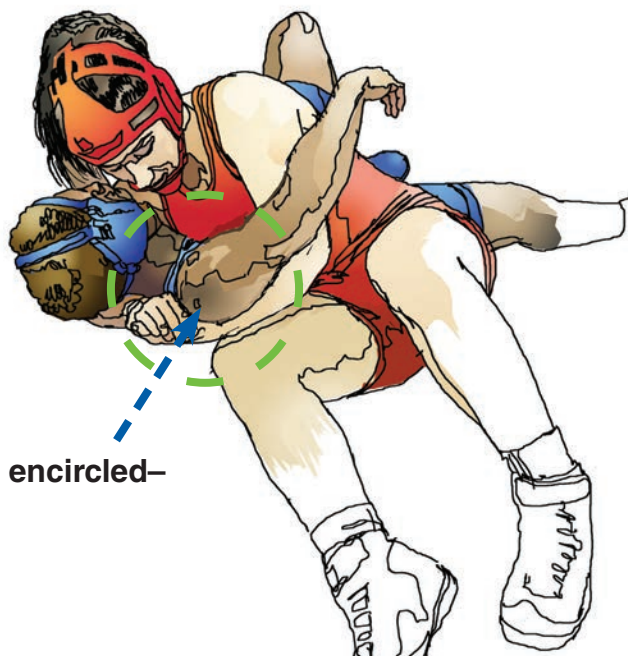

Direct pressure against wrestler "B's" carotid artery — →

Notice at the clasp ... there is no arm or shoulder encircled, causing direct pressure against wrestler "B's" carotid artery. **ILLEGAL**

"It is the **elbow, or shoulder encircled** that allows a headlock to be legal, because it blocks the pressure on the neck and carotid artery. It is important to note all headlocks are considered potentially dangerous."

Legal/ Illegal Headlock

Legal Headlock... Look Close

Frame 3

Hands locked under shoulder—LEGAL

Elbow encircled—LEGAL

Frame 3: Wrestler “A” has her right arm around the head of wrestler “B”. While wrestler “A” has her left arm encircling both the right shoulder and the elbow of wrestler “B”. The clasped hands are **Legal**

**SECTION 7 INFRACTIONS
ILLEGAL HEADLOCK**
Rule 7-1-5d any headlock in which the arms or hands are locked around the opponents’s head without encircling an arm (elbow or above)

Frame 4

Elbow encircled—LEGAL

Frame 5

Shoulder encircled—LEGAL

“It is the **elbow**, or **shoulder encircled** that allows a headlock to be legal, because it blocks the pressure on the neck and carotid artery. It is important to note all headlocks are considered potentially dangerous.”