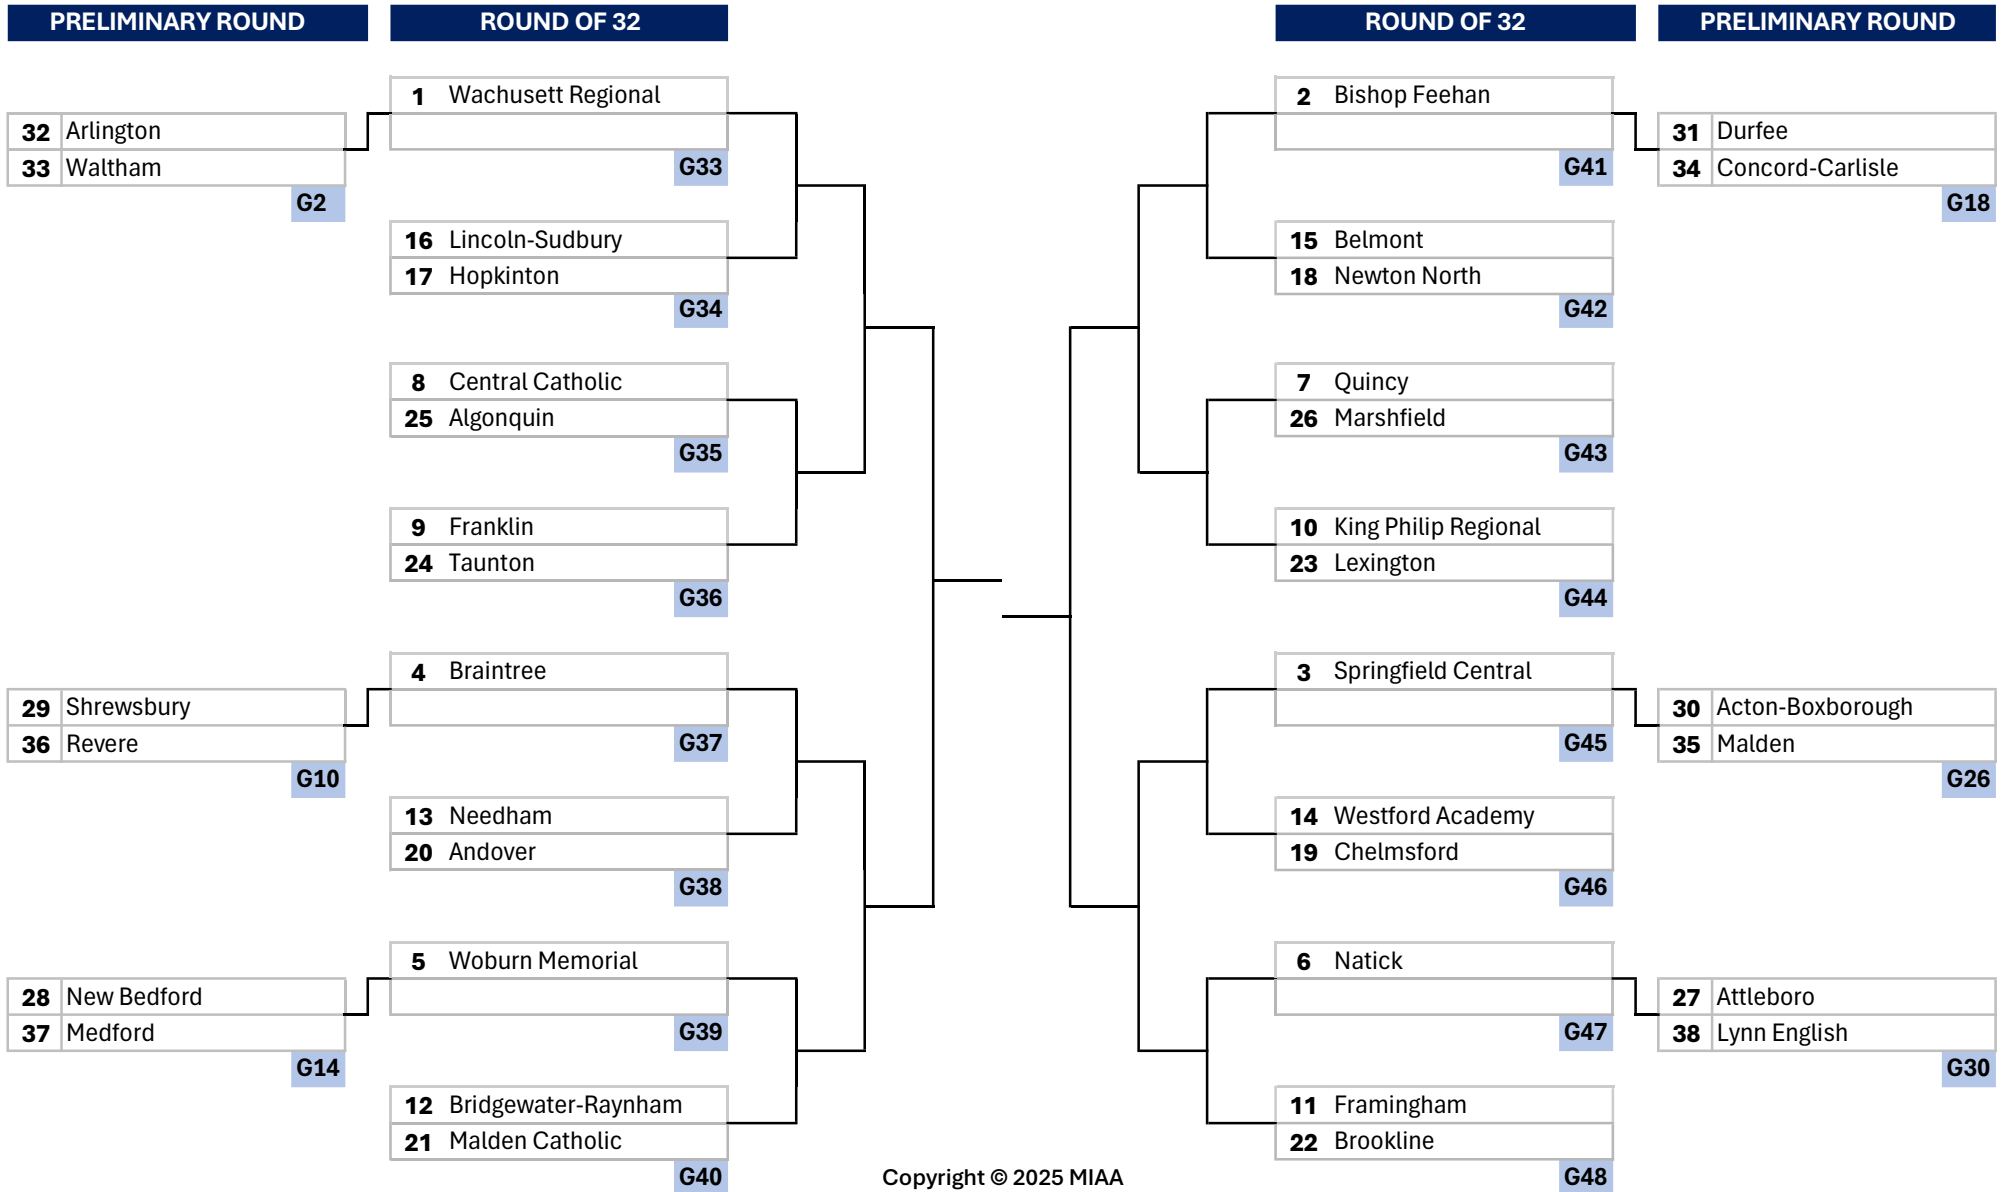

MIAA GIRLS BASKETBALL 2025 DIVISION 1 TOURNAMENT

MIAA GIRLS BASKETBALL 2025 DIVISION 1 TOURNAMENT SEEDS, RECORDS

SEED	SCHOOL	W	L	SEED	SCHOOL	W	L
1	Wachusett Regional	19	1	33	Waltham	10	10
2	Bishop Feehan	19	2	34	Concord-Carlisle	10	10
3	Springfield Central	15	5	35	Malden	10	10
4	Braintree	18	2	36	Revere	11	9
5	Woburn Memorial	19	1	37	Medford	12	8
6	Natick	15	6	38	Lynn English	11	9
7	Quincy	17	4				
8	Central Catholic	13	7				
9	Franklin	15	6				
10	King Philip Regional	15	5				
11	Framingham	12	8				
12	Bridgewater-Raynham	11	9				
13	Needham	11	9				
14	Westford Academy	16	4				
15	Belmont	13	7				
16	Lincoln-Sudbury	16	4				
17	Hopkinton	12	8				
18	Newton North	12	8				
19	Chelmsford	16	4				
20	Andover	14	6				
21	Malden Catholic	11	9				
22	Brookline	9	11				
23	Lexington	11	9				
24	Taunton	10	10				
25	Algonquin	11	9				
26	Marshfield	10	10				
27	Attleboro	10	10				
28	New Bedford	10	10				
29	Shrewsbury	8	12				
30	Acton-Boxborough	8	13				
31	Durfee	11	9				
32	Arlington	7	13				