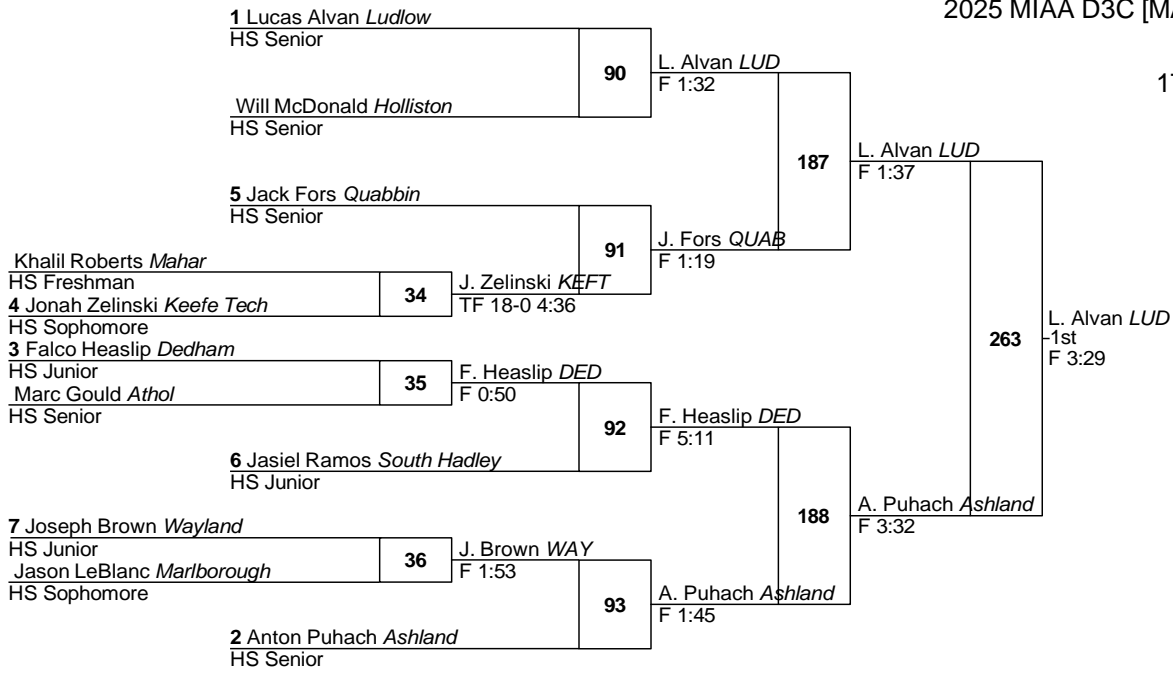

1 Anthony Brown Wayland

HS Senior	37	A. Brown WAY
Richard Sweet Granby		F 0:59
HS Freshman	94	A. Brown WAY
Jake Raymond Keefe Tech		F 0:58

2025 MIAA D3C [MA]

190

nicolo scibelli East Longmeadow

HS Senior	38	N. scibelli ELONGM
Kyle DeVincent Marlborough		F 3:14
HS Junior	95	G. Vala LUD
Gavin Vala Ludlow		F 3:11

3 Daniel O'Brien Dedham

HS Junior	39	D. O'Brien DED
Renzo Carrero South Hadley		F 0:52
HS Junior	96	D. O'Brien DED
Tristan Crimmins-De Araujo Holliston		MD 10-1

Alex Fors Quabbin

HS Junior	40	C. Amaral Ashland
2 Cauan Amaral Ashland		F 1:37
HS Senior	97	C. Amaral Ashland
		F 0:33