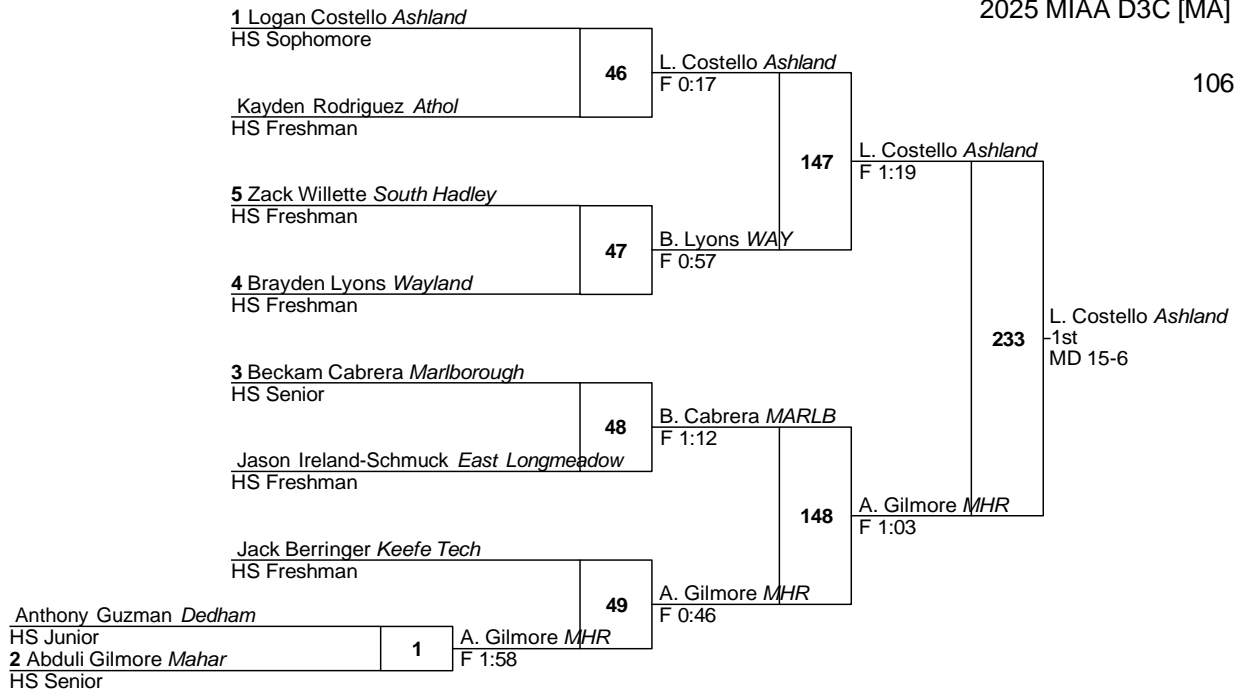

2025 MIAA D3C [MA]

PL	Team	Pts	1	2	3	4	5	6
1	Wayland	267.5	4	2	3	3	0	1
2	Ashland	221	2	4	1	2	1	0
3	Ludlow	163.5	1	2	1	2	2	0
4	Dedham	161	3	0	3	0	2	0
5	Holliston	114.5	2	0	1	0	1	2
6	Marlborough	100	0	0	3	1	1	1
7	Quabbin	98.5	0	1	0	3	1	2
8	South Hadley	93.5	0	0	2	1	2	1
9	Keefe Tech	90.5	1	0	0	1	0	3
10	East Longmeadow	84.5	1	1	0	0	2	0
11	Athol	82	0	2	0	1	0	2
12	Mahar	64	0	1	0	0	1	2
13	Pathfinder	25.5	0	1	0	0	0	0
14	Granby	21	0	0	0	0	1	0