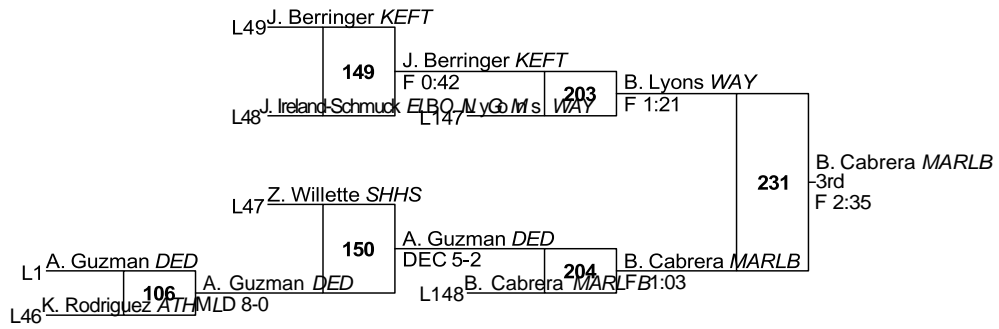

2025 MIAA D3C [MA]

PL	Team	Pts	1	2	3	4	5	6
1	Wayland	267.5	4	2	3	3	0	1
2	Ashland	221	2	4	1	2	1	0
3	Ludlow	163.5	1	2	1	2	2	0
4	Dedham	161	3	0	3	0	2	0
5	Holliston	114.5	2	0	1	0	1	2
6	Marlborough	100	0	0	3	1	1	1
7	Quabbin	98.5	0	1	0	3	1	2
8	South Hadley	93.5	0	0	2	1	2	1
9	Keefe Tech	90.5	1	0	0	1	0	3
10	East Longmeadow	84.5	1	1	0	0	2	0
11	Athol	82	0	2	0	1	0	2
12	Mahar	64	0	1	0	0	1	2
13	Pathfinder	25.5	0	1	0	0	0	0
14	Granby	21	0	0	0	0	1	0