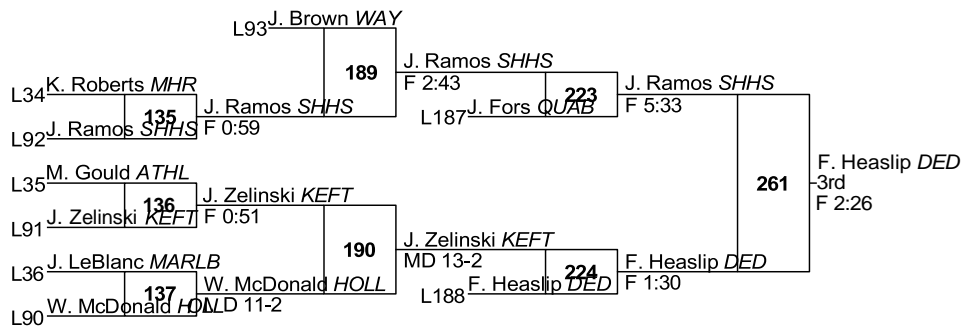

1 Anthony Brown Wayland

HS Senior	37	A. Brown WAY
Richard Sweet Granby		F 0:59
HS Freshman	94	A. Brown WAY
Jake Raymond Keefe Tech		F 0:58

2025 MIAA D3C [MA]

190

nicolo scibelli East Longmeadow

HS Senior	38	N. scibelli ELONGM
Kyle DeVincent Marlborough		F 3:14
HS Junior	95	G. Vala LUD
Gavin Vala Ludlow		F 3:11

3 Daniel O'Brien Dedham

HS Junior	39	D. O'Brien DED
Renzo Carrero South Hadley		F 0:52
HS Junior	96	D. O'Brien DED
Tristan Crimmins-De Araujo Holliston		MD 10-1

Alex Fors Quabbin

HS Junior	40	C. Amaral Ashland
2 Cauan Amaral Ashland		F 1:37
HS Senior	97	C. Amaral Ashland
		F 0:33