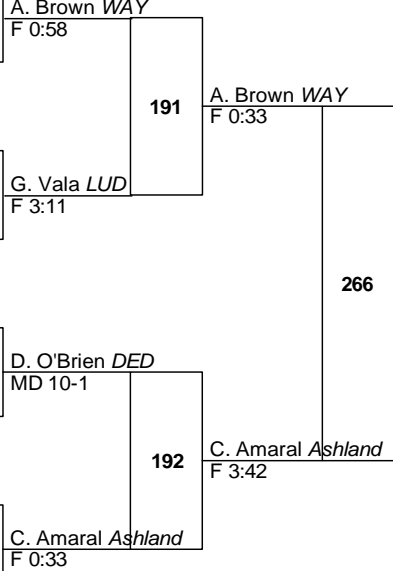

1 Anthony Brown Wayland

HS Senior	37	A. Brown WAY
Richard Sweet Granby		F 0:59
HS Freshman	94	A. Brown WAY
Jake Raymond Keefe Tech		F 0:58

2025 MIAA D3C [MA]

190

nicolo scibelli East Longmeadow

HS Senior	38	N. scibelli ELONGM
Kyle DeVincent Marlborough		F 3:14
HS Junior	95	G. Vala LUD
Gavin Vala Ludlow		F 3:11

3 Daniel O'Brien Dedham

HS Junior	39	D. O'Brien DED
Renzo Carrero South Hadley		F 0:52
HS Junior	96	D. O'Brien DED
Tristan Crimmins-De Araujo Holliston		MD 10-1

Alex Fors Quabbin

HS Junior	40	C. Amaral Ashland
2 Cauan Amaral Ashland		F 1:37
HS Senior	97	C. Amaral Ashland
		F 0:33