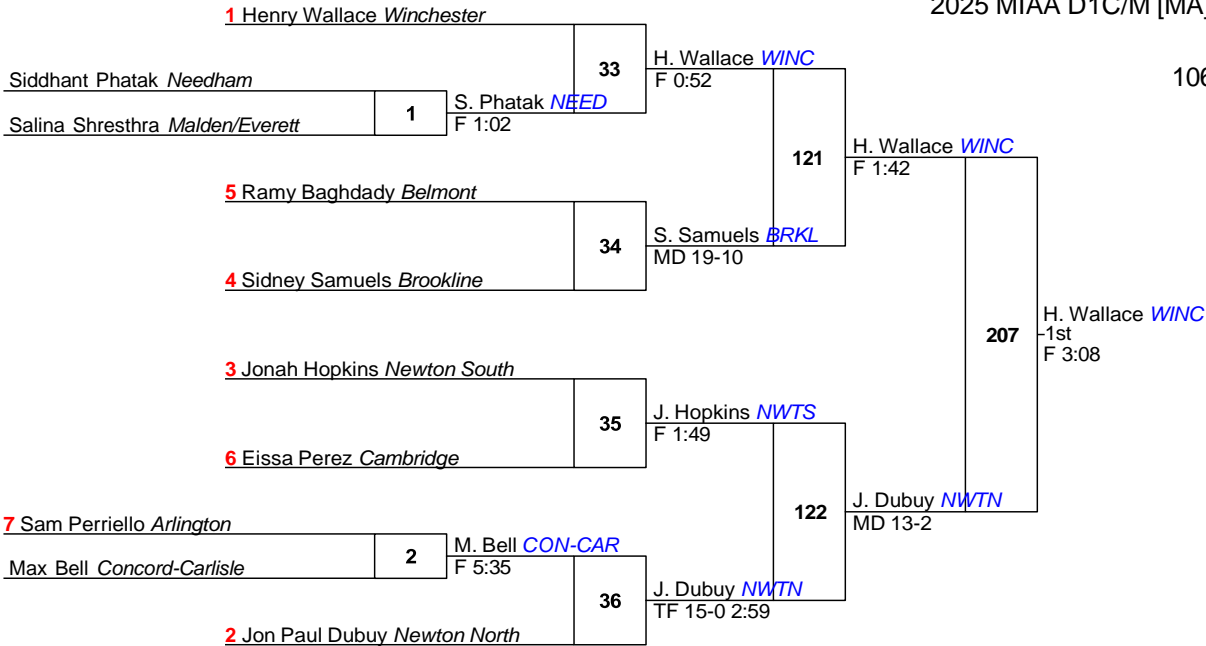

## 2025 MIAA D1C/M [MA]

PL	Team	Pts	1	2	3	4	5	6
1	Arlington	221.5	4	1	2	1	2	2
2	Winchester	182	2	3	0	2	2	0
3	Concord-Carlisle	158.5	2	2	0	0	2	3
4	Brookline	146	1	1	1	3	2	0
5	Newton South	136	1	1	2	2	1	1
6	Cambridge	109	1	0	1	3	0	0
7	Needham	91	1	1	1	1	0	1
8	Catholic Memorial	88	1	1	2	0	0	0
9	Newton North	87.5	0	1	1	1	1	2
10	Waltham	82	1	1	1	0	0	2
11	Belmont	76.5	0	0	1	0	3	2
12	Lexington	68	0	2	1	0	0	1
13	Malden/Everett	53.5	0	0	1	1	1	0