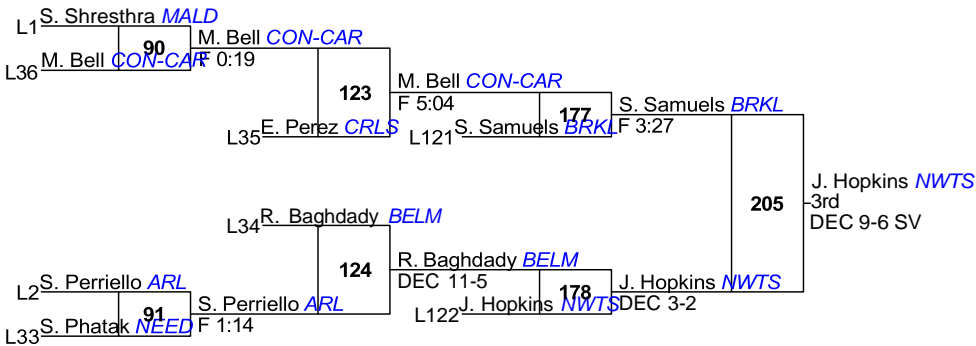

## 2025 MIAA D1C/M [MA]

PL	Team	Pts	1	2	3	4	5	6
1	Arlington	221.5	4	1	2	1	2	2
2	Winchester	182	2	3	0	2	2	0
3	Concord-Carlisle	158.5	2	2	0	0	2	3
4	Brookline	146	1	1	1	3	2	0
5	Newton South	136	1	1	2	2	1	1
6	Cambridge	109	1	0	1	3	0	0
7	Needham	91	1	1	1	1	0	1
8	Catholic Memorial	88	1	1	2	0	0	0
9	Newton North	87.5	0	1	1	1	1	2
10	Waltham	82	1	1	1	0	0	2
11	Belmont	76.5	0	0	1	0	3	2
12	Lexington	68	0	2	1	0	0	1
13	Malden/Everett	53.5	0	0	1	1	1	0