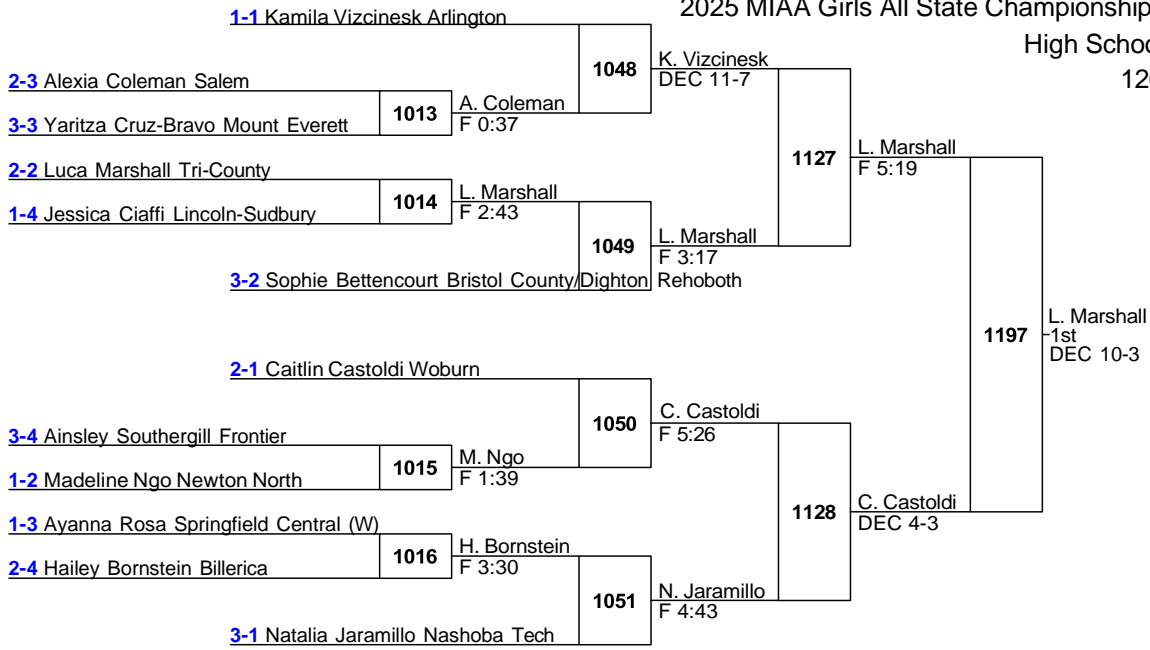

2025 MIAA Girls All State Championships

High School

120

2025 MIAA Girls All State Championships

High School

126

2025 MIAA Girls All State Championships

High School