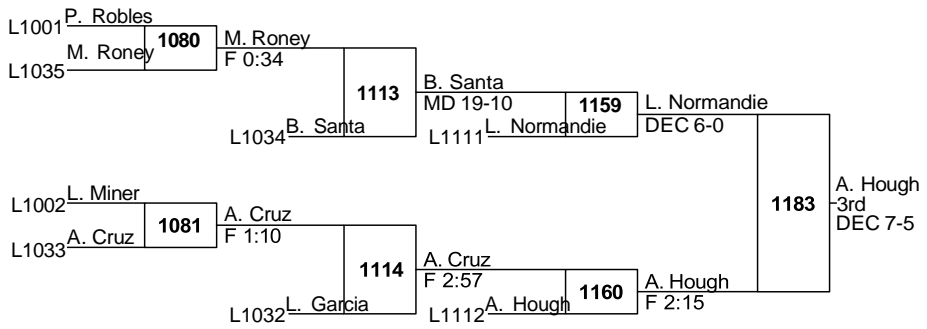

2025 MIAA Girls All State Tournament

54	Wellesley	3	0	0	0	0	0	0
54	Mahar	3	0	0	0	0	0	0
57	Granby	2	0	0	0	0	0	0
58	Lincoln-Sudbury	0	0	0	0	0	0	0
58	Newton South	0	0	0	0	0	0	0
58	Mount Everett	0	0	0	0	0	0	0
58	East Longmeadow	0	0	0	0	0	0	0
58	Belmont	0	0	0	0	0	0	0
58	Duggan	0	0	0	0	0	0	0
58	Central Catholic	0	0	0	0	0	0	0
58	Excel Academy	0	0	0	0	0	0	0
58	Hampden Charter High	0	0	0	0	0	0	0
58	North Attleborough	0	0	0	0	0	0	0
58	Rockland	0	0	0	0	0	0	0
58	South Hadley	0	0	0	0	0	0	0
70	Quabbin	-3	0	0	0	0	0	1

2025 MIAA Girls All State Championships
High School

100