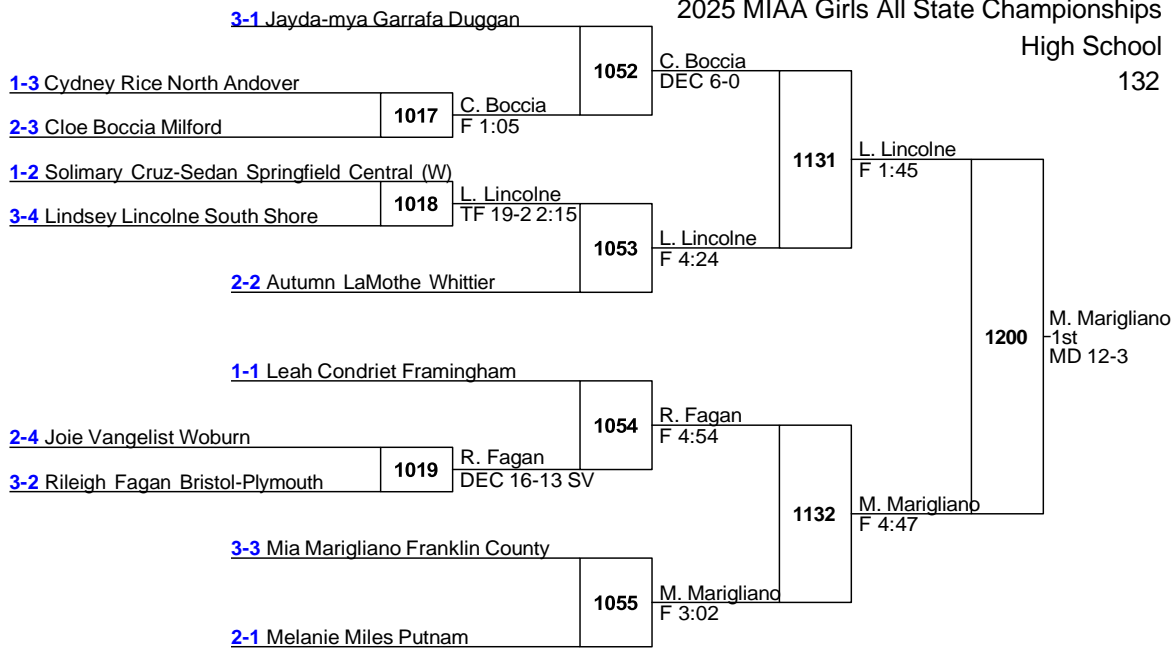

2025 MIAA Girls All State Tournament

24	Walpole	22	0	1	0	0	0	0
28	Triton	21	0	1	0	0	0	0
29	Tewksbury	20	0	0	1	0	0	0
29	Watertown	20	0	0	1	0	0	0
29	Chicopee	20	0	0	0	0	1	0
32	Wakefield	19.5	0	0	0	1	0	0
33	Agawam	19	0	1	0	0	0	0
34	Carver	18	0	0	1	0	0	0
34	Montachusett	18	0	1	0	0	0	0
34	Nashoba Tech	18	0	0	1	0	0	0
37	Newton North	17	0	0	0	0	1	0
37	Middleborough	17	0	0	0	0	1	0
39	Westfield	15	0	0	0	0	1	0
40	Silver Lake	14	0	0	0	1	0	0
41	Frontier	13.5	0	0	0	1	0	0
42	Braintree	13	0	0	0	0	0	1
42	Salem	13	0	0	0	0	0	1
44	Greater Lowell	12	0	0	0	1	0	0
44	Arlington	12	0	0	0	1	0	0
46	Holliston	11	0	0	0	0	0	1
47	Whittier	9	0	0	0	0	0	1
47	Stoughton	9	0	0	0	0	1	0
49	Westford Academy	7	0	0	0	0	0	1
49	Winchester	7	0	0	0	0	0	0
49	Hingham	7	0	0	0	0	0	0
52	New Bedford	4	0	0	0	0	0	0
52	Nashoba	4	0	0	0	0	0	0
54	Bristol County/Dighton Rehoboth	3	0	0	0	0	0	0

2025 MIAA Girls All State Tournament

54	Wellesley	3	0	0	0	0	0	0
54	Mahar	3	0	0	0	0	0	0
57	Granby	2	0	0	0	0	0	0
58	Lincoln-Sudbury	0	0	0	0	0	0	0
58	Newton South	0	0	0	0	0	0	0
58	Mount Everett	0	0	0	0	0	0	0
58	East Longmeadow	0	0	0	0	0	0	0
58	Belmont	0	0	0	0	0	0	0
58	Duggan	0	0	0	0	0	0	0
58	Central Catholic	0	0	0	0	0	0	0
58	Excel Academy	0	0	0	0	0	0	0
58	Hampden Charter High	0	0	0	0	0	0	0
58	North Attleborough	0	0	0	0	0	0	0
58	Rockland	0	0	0	0	0	0	0
58	South Hadley	0	0	0	0	0	0	0
70	Quabbin	-3	0	0	0	0	0	1

2025 MIAA Girls All State Championships

High School

120

2025 MIAA Girls All State Championships

High School

126

2025 MIAA Girls All State Championships

High School

132

2025 MIAA Girls All State Championships

High School

138

2025 MIAA Girls All State Championships
 High School 152

2025 MIAA Girls All State Championships

High School

165