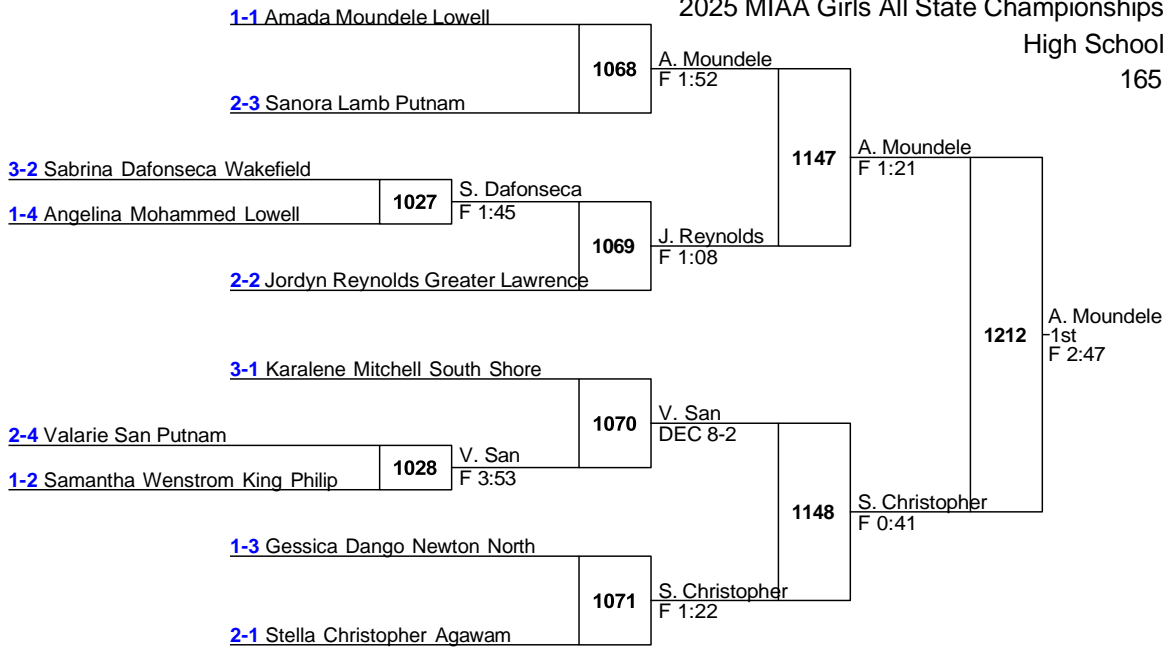

2025 MIAA Girls All State Tournament

24	Walpole	22	0	1	0	0	0	0
28	Triton	21	0	1	0	0	0	0
29	Tewksbury	20	0	0	1	0	0	0
29	Watertown	20	0	0	1	0	0	0
29	Chicopee	20	0	0	0	0	1	0
32	Wakefield	19.5	0	0	0	1	0	0
33	Agawam	19	0	1	0	0	0	0
34	Carver	18	0	0	1	0	0	0
34	Montachusett	18	0	1	0	0	0	0
34	Nashoba Tech	18	0	0	1	0	0	0
37	Newton North	17	0	0	0	0	1	0
37	Middleborough	17	0	0	0	0	1	0
39	Westfield	15	0	0	0	0	1	0
40	Silver Lake	14	0	0	0	1	0	0
41	Frontier	13.5	0	0	0	1	0	0
42	Braintree	13	0	0	0	0	0	1
42	Salem	13	0	0	0	0	0	1
44	Greater Lowell	12	0	0	0	1	0	0
44	Arlington	12	0	0	0	1	0	0
46	Holliston	11	0	0	0	0	0	1
47	Whittier	9	0	0	0	0	0	1
47	Stoughton	9	0	0	0	0	1	0
49	Westford Academy	7	0	0	0	0	0	1
49	Winchester	7	0	0	0	0	0	0
49	Hingham	7	0	0	0	0	0	0
52	New Bedford	4	0	0	0	0	0	0
52	Nashoba	4	0	0	0	0	0	0
54	Bristol County/Dighton Rehoboth	3	0	0	0	0	0	0

132

2025 MIAA Girls All State Championships

High School

138

2025 MIAA Girls All State Championships
 High School 152

2025 MIAA Girls All State Championships

High School

165