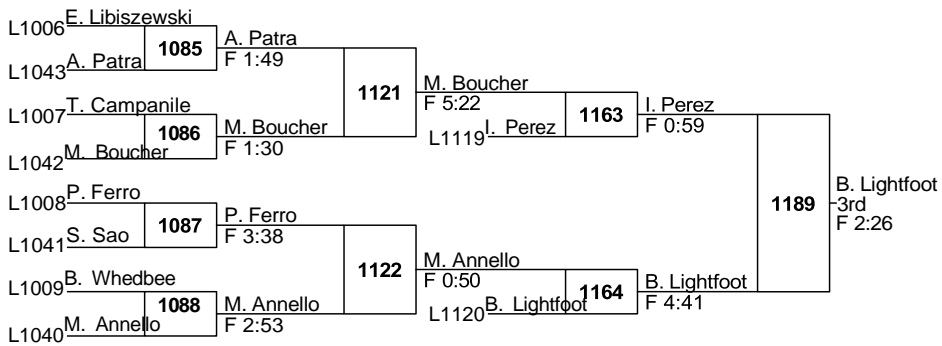

2025 MIAA Girls All State Tournament

54	Wellesley	3	0	0	0	0	0	0
54	Mahar	3	0	0	0	0	0	0
57	Granby	2	0	0	0	0	0	0
58	Lincoln-Sudbury	0	0	0	0	0	0	0
58	Newton South	0	0	0	0	0	0	0
58	Mount Everett	0	0	0	0	0	0	0
58	East Longmeadow	0	0	0	0	0	0	0
58	Belmont	0	0	0	0	0	0	0
58	Duggan	0	0	0	0	0	0	0
58	Central Catholic	0	0	0	0	0	0	0
58	Excel Academy	0	0	0	0	0	0	0
58	Hampden Charter High	0	0	0	0	0	0	0
58	North Attleborough	0	0	0	0	0	0	0
58	Rockland	0	0	0	0	0	0	0
58	South Hadley	0	0	0	0	0	0	0
70	Quabbin	-3	0	0	0	0	0	1

2025 MIAA Girls All State Championships
High School

100

2025 MIAA Girls All State Championships

High School

107

2025 MIAA Girls All State Championships

High School

114