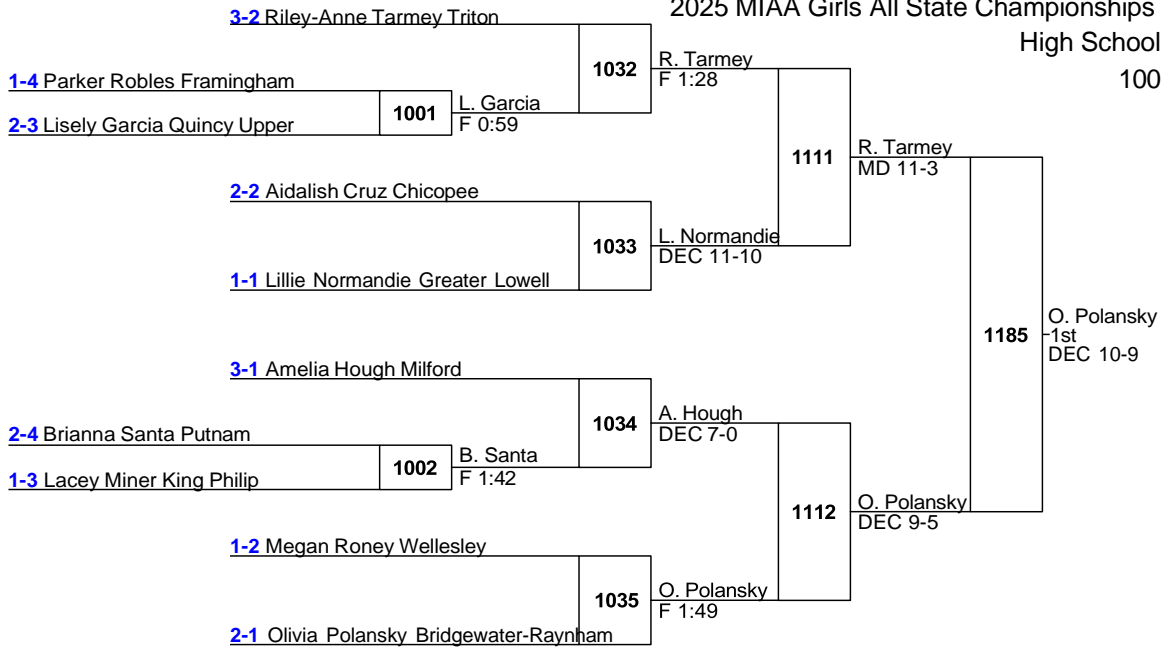

2025 MIAA Girls All State Tournament

54	Wellesley	3	0	0	0	0	0	0
54	Mahar	3	0	0	0	0	0	0
57	Granby	2	0	0	0	0	0	0
58	Lincoln-Sudbury	0	0	0	0	0	0	0
58	Newton South	0	0	0	0	0	0	0
58	Mount Everett	0	0	0	0	0	0	0
58	East Longmeadow	0	0	0	0	0	0	0
58	Belmont	0	0	0	0	0	0	0
58	Duggan	0	0	0	0	0	0	0
58	Central Catholic	0	0	0	0	0	0	0
58	Excel Academy	0	0	0	0	0	0	0
58	Hampden Charter High	0	0	0	0	0	0	0
58	North Attleborough	0	0	0	0	0	0	0
58	Rockland	0	0	0	0	0	0	0
58	South Hadley	0	0	0	0	0	0	0
70	Quabbin	-3	0	0	0	0	0	1

2025 MIAA Girls All State Championships
High School

100