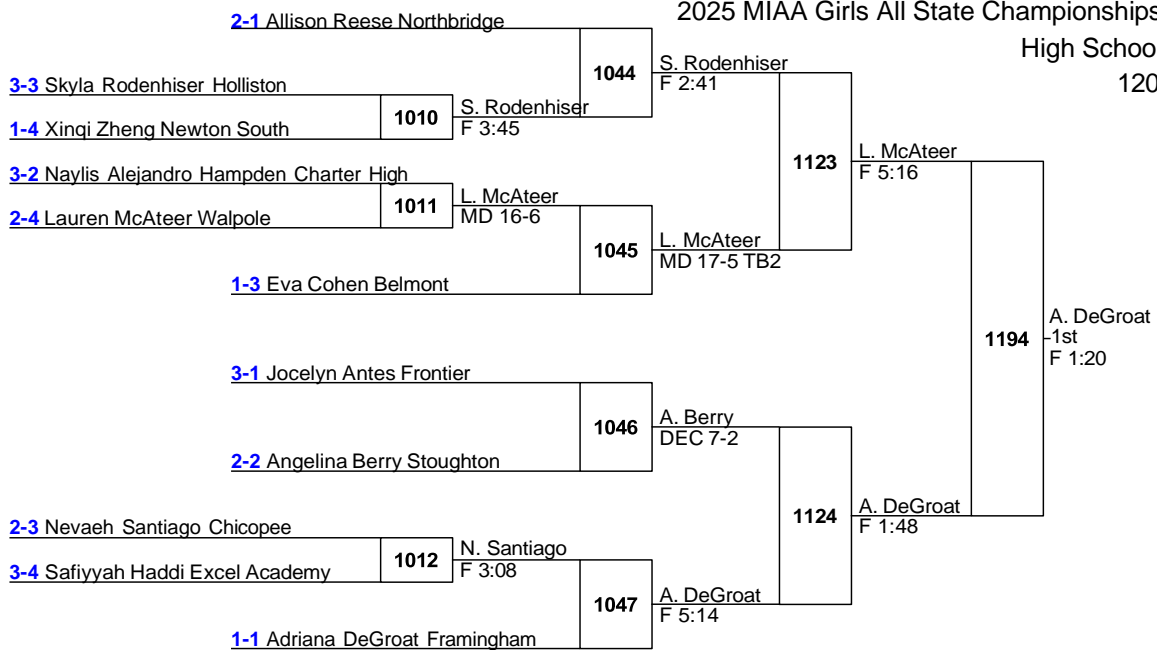

2025 MIAA Girls All State Championships

High School

120