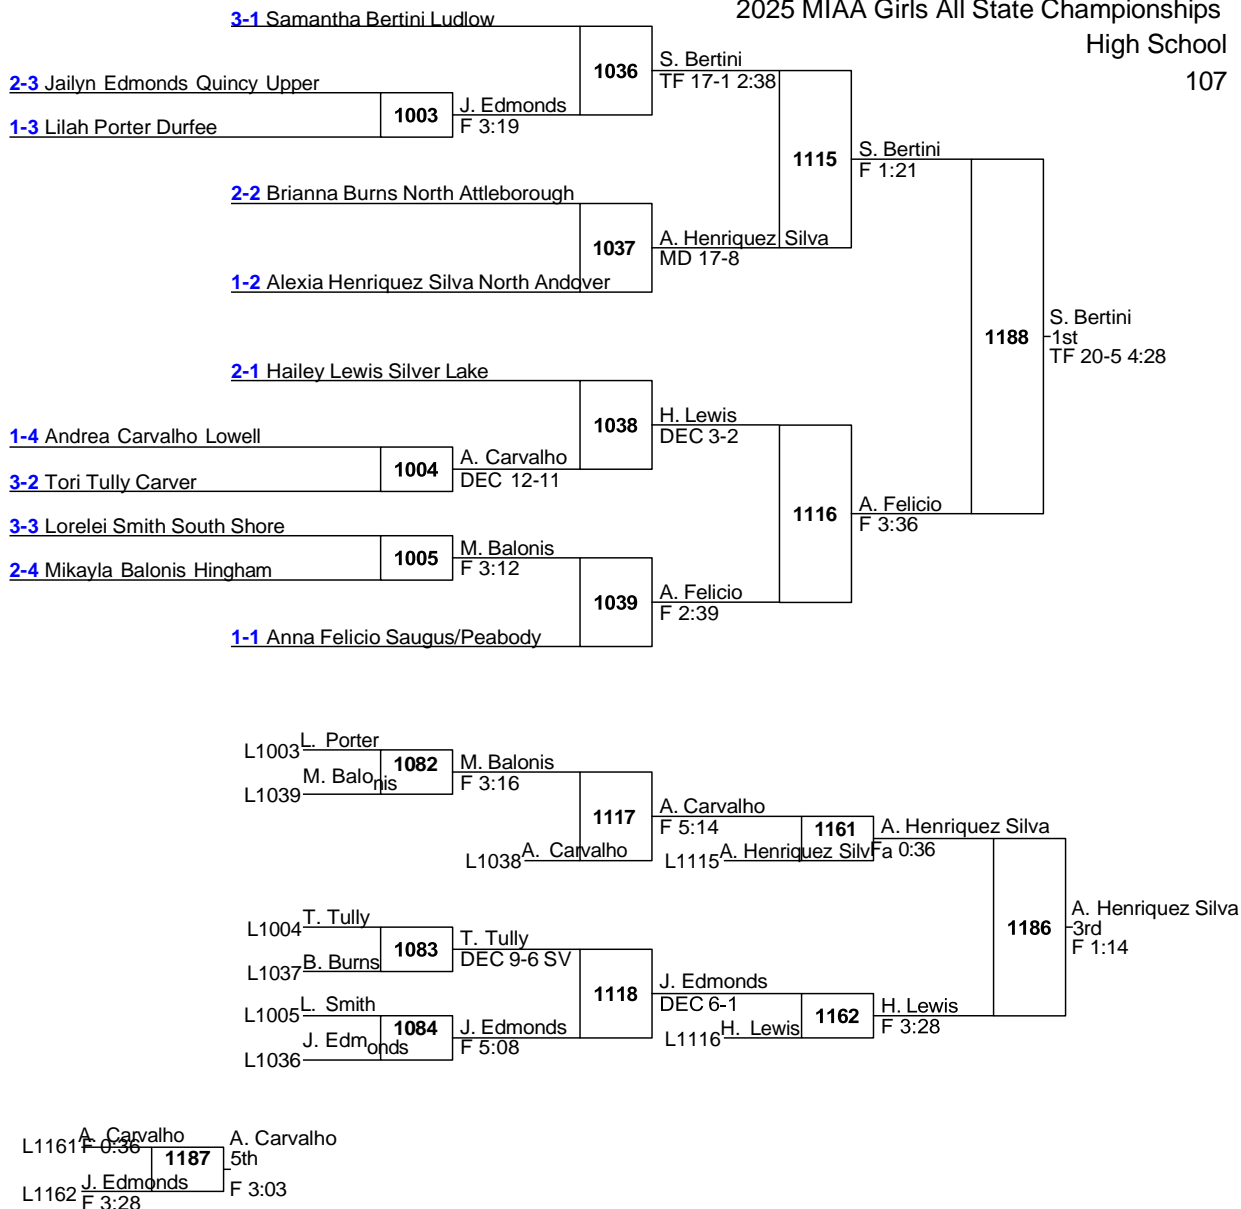

2025 MIAA Girls All State Tournament

24	Walpole	22	0	1	0	0	0	0
28	Triton	21	0	1	0	0	0	0
29	Tewksbury	20	0	0	1	0	0	0
29	Watertown	20	0	0	1	0	0	0
29	Chicopee	20	0	0	0	0	1	0
32	Wakefield	19.5	0	0	0	1	0	0
33	Agawam	19	0	1	0	0	0	0
34	Carver	18	0	0	1	0	0	0
34	Montachusett	18	0	1	0	0	0	0
34	Nashoba Tech	18	0	0	1	0	0	0
37	Newton North	17	0	0	0	0	1	0
37	Middleborough	17	0	0	0	0	1	0
39	Westfield	15	0	0	0	0	1	0
40	Silver Lake	14	0	0	0	1	0	0
41	Frontier	13.5	0	0	0	1	0	0
42	Braintree	13	0	0	0	0	0	1
42	Salem	13	0	0	0	0	0	1
44	Greater Lowell	12	0	0	0	1	0	0
44	Arlington	12	0	0	0	1	0	0
46	Holliston	11	0	0	0	0	0	1
47	Whittier	9	0	0	0	0	0	1
47	Stoughton	9	0	0	0	0	1	0
49	Westford Academy	7	0	0	0	0	0	1
49	Winchester	7	0	0	0	0	0	0
49	Hingham	7	0	0	0	0	0	0
52	New Bedford	4	0	0	0	0	0	0
52	Nashoba	4	0	0	0	0	0	0
54	Bristol County/Dighton Rehoboth	3	0	0	0	0	0	0

2025 MIAA Girls All State Tournament

54	Wellesley	3	0	0	0	0	0	0
54	Mahar	3	0	0	0	0	0	0
57	Granby	2	0	0	0	0	0	0
58	Lincoln-Sudbury	0	0	0	0	0	0	0
58	Newton South	0	0	0	0	0	0	0
58	Mount Everett	0	0	0	0	0	0	0
58	East Longmeadow	0	0	0	0	0	0	0
58	Belmont	0	0	0	0	0	0	0
58	Duggan	0	0	0	0	0	0	0
58	Central Catholic	0	0	0	0	0	0	0
58	Excel Academy	0	0	0	0	0	0	0
58	Hampden Charter High	0	0	0	0	0	0	0
58	North Attleborough	0	0	0	0	0	0	0
58	Rockland	0	0	0	0	0	0	0
58	South Hadley	0	0	0	0	0	0	0
70	Quabbin	-3	0	0	0	0	0	1

2025 MIAA Girls All State Championships
High School

100

2025 MIAA Girls All State Championships

High School

107

2025 MIAA Girls All State Championships

High School

114