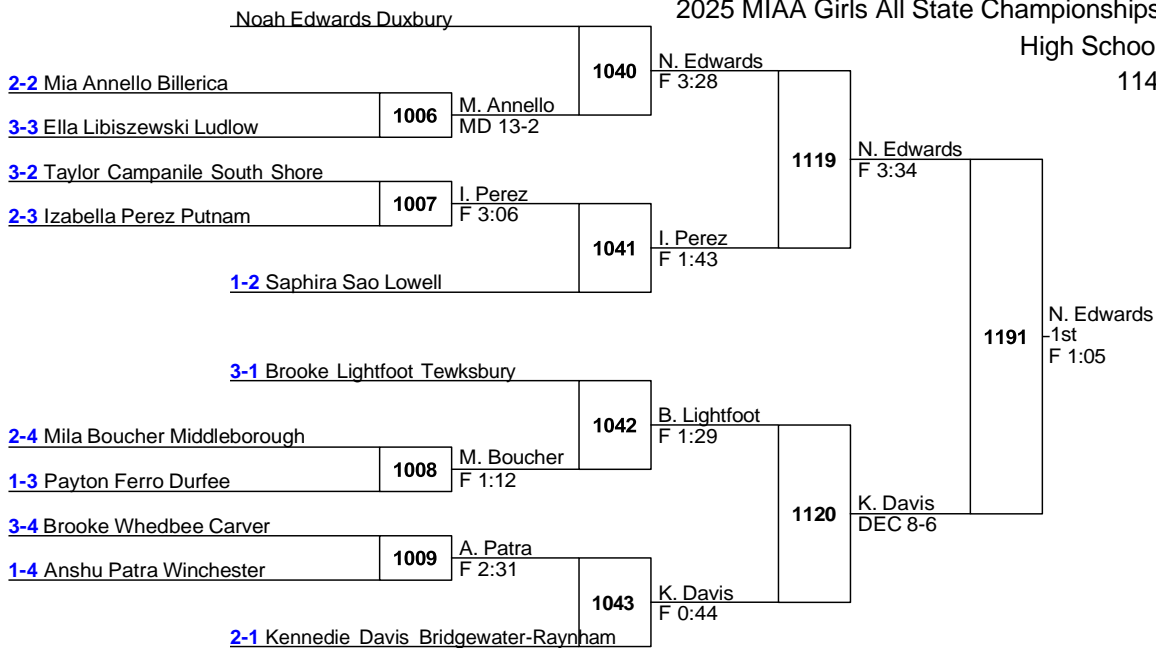

2025 MIAA Girls All State Tournament

24	Walpole	22	0	1	0	0	0	0
28	Triton	21	0	1	0	0	0	0
29	Tewksbury	20	0	0	1	0	0	0
29	Watertown	20	0	0	1	0	0	0
29	Chicopee	20	0	0	0	0	1	0
32	Wakefield	19.5	0	0	0	1	0	0
33	Agawam	19	0	1	0	0	0	0
34	Carver	18	0	0	1	0	0	0
34	Montachusett	18	0	1	0	0	0	0
34	Nashoba Tech	18	0	0	1	0	0	0
37	Newton North	17	0	0	0	0	1	0
37	Middleborough	17	0	0	0	0	1	0
39	Westfield	15	0	0	0	0	1	0
40	Silver Lake	14	0	0	0	1	0	0
41	Frontier	13.5	0	0	0	1	0	0
42	Braintree	13	0	0	0	0	0	1
42	Salem	13	0	0	0	0	0	1
44	Greater Lowell	12	0	0	0	1	0	0
44	Arlington	12	0	0	0	1	0	0
46	Holliston	11	0	0	0	0	0	1
47	Whittier	9	0	0	0	0	0	1
47	Stoughton	9	0	0	0	0	1	0
49	Westford Academy	7	0	0	0	0	0	1
49	Winchester	7	0	0	0	0	0	0
49	Hingham	7	0	0	0	0	0	0
52	New Bedford	4	0	0	0	0	0	0
52	Nashoba	4	0	0	0	0	0	0
54	Bristol County/Dighton Rehoboth	3	0	0	0	0	0	0

2025 MIAA Girls All State Tournament

54	Wellesley	3	0	0	0	0	0	0
54	Mahar	3	0	0	0	0	0	0
57	Granby	2	0	0	0	0	0	0
58	Lincoln-Sudbury	0	0	0	0	0	0	0
58	Newton South	0	0	0	0	0	0	0
58	Mount Everett	0	0	0	0	0	0	0
58	East Longmeadow	0	0	0	0	0	0	0
58	Belmont	0	0	0	0	0	0	0
58	Duggan	0	0	0	0	0	0	0
58	Central Catholic	0	0	0	0	0	0	0
58	Excel Academy	0	0	0	0	0	0	0
58	Hampden Charter High	0	0	0	0	0	0	0
58	North Attleborough	0	0	0	0	0	0	0
58	Rockland	0	0	0	0	0	0	0
58	South Hadley	0	0	0	0	0	0	0
70	Quabbin	-3	0	0	0	0	0	1

2025 MIAA Girls All State Championships
High School

100

2025 MIAA Girls All State Championships

High School

107

2025 MIAA Girls All State Championships

High School

114