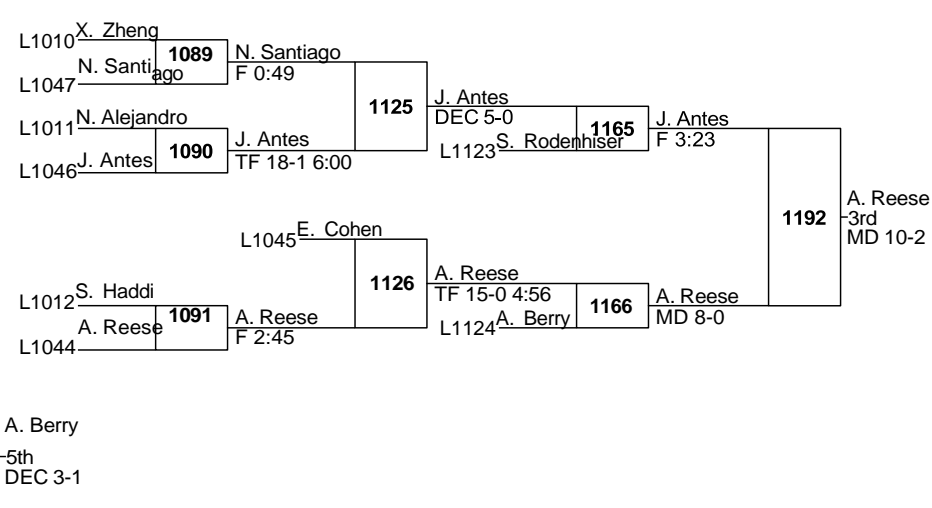

2025 MIAA Girls All State Tournament

24	Walpole	22	0	1	0	0	0	0
28	Triton	21	0	1	0	0	0	0
29	Tewksbury	20	0	0	1	0	0	0
29	Watertown	20	0	0	1	0	0	0
29	Chicopee	20	0	0	0	0	1	0
32	Wakefield	19.5	0	0	0	1	0	0
33	Agawam	19	0	1	0	0	0	0
34	Carver	18	0	0	1	0	0	0
34	Montachusett	18	0	1	0	0	0	0
34	Nashoba Tech	18	0	0	1	0	0	0
37	Newton North	17	0	0	0	0	1	0
37	Middleborough	17	0	0	0	0	1	0
39	Westfield	15	0	0	0	0	1	0
40	Silver Lake	14	0	0	0	1	0	0
41	Frontier	13.5	0	0	0	1	0	0
42	Braintree	13	0	0	0	0	0	1
42	Salem	13	0	0	0	0	0	1
44	Greater Lowell	12	0	0	0	1	0	0
44	Arlington	12	0	0	0	1	0	0
46	Holliston	11	0	0	0	0	0	1
47	Whittier	9	0	0	0	0	0	1
47	Stoughton	9	0	0	0	0	1	0
49	Westford Academy	7	0	0	0	0	0	1
49	Winchester	7	0	0	0	0	0	0
49	Hingham	7	0	0	0	0	0	0
52	New Bedford	4	0	0	0	0	0	0
52	Nashoba	4	0	0	0	0	0	0
54	Bristol County/Dighton Rehoboth	3	0	0	0	0	0	0

2025 MIAA Girls All State Tournament

54	Wellesley	3	0	0	0	0	0	0
54	Mahar	3	0	0	0	0	0	0
57	Granby	2	0	0	0	0	0	0
58	Lincoln-Sudbury	0	0	0	0	0	0	0
58	Newton South	0	0	0	0	0	0	0
58	Mount Everett	0	0	0	0	0	0	0
58	East Longmeadow	0	0	0	0	0	0	0
58	Belmont	0	0	0	0	0	0	0
58	Duggan	0	0	0	0	0	0	0
58	Central Catholic	0	0	0	0	0	0	0
58	Excel Academy	0	0	0	0	0	0	0
58	Hampden Charter High	0	0	0	0	0	0	0
58	North Attleborough	0	0	0	0	0	0	0
58	Rockland	0	0	0	0	0	0	0
58	South Hadley	0	0	0	0	0	0	0
70	Quabbin	-3	0	0	0	0	0	1

2025 MIAA Girls All State Championships
High School

100

2025 MIAA Girls All State Championships

High School

107

2025 MIAA Girls All State Championships

High School

114

2025 MIAA Girls All State Championships

High School

120

2025 MIAA Girls All State Championships

High School

126

2025 MIAA Girls All State Championships

High School