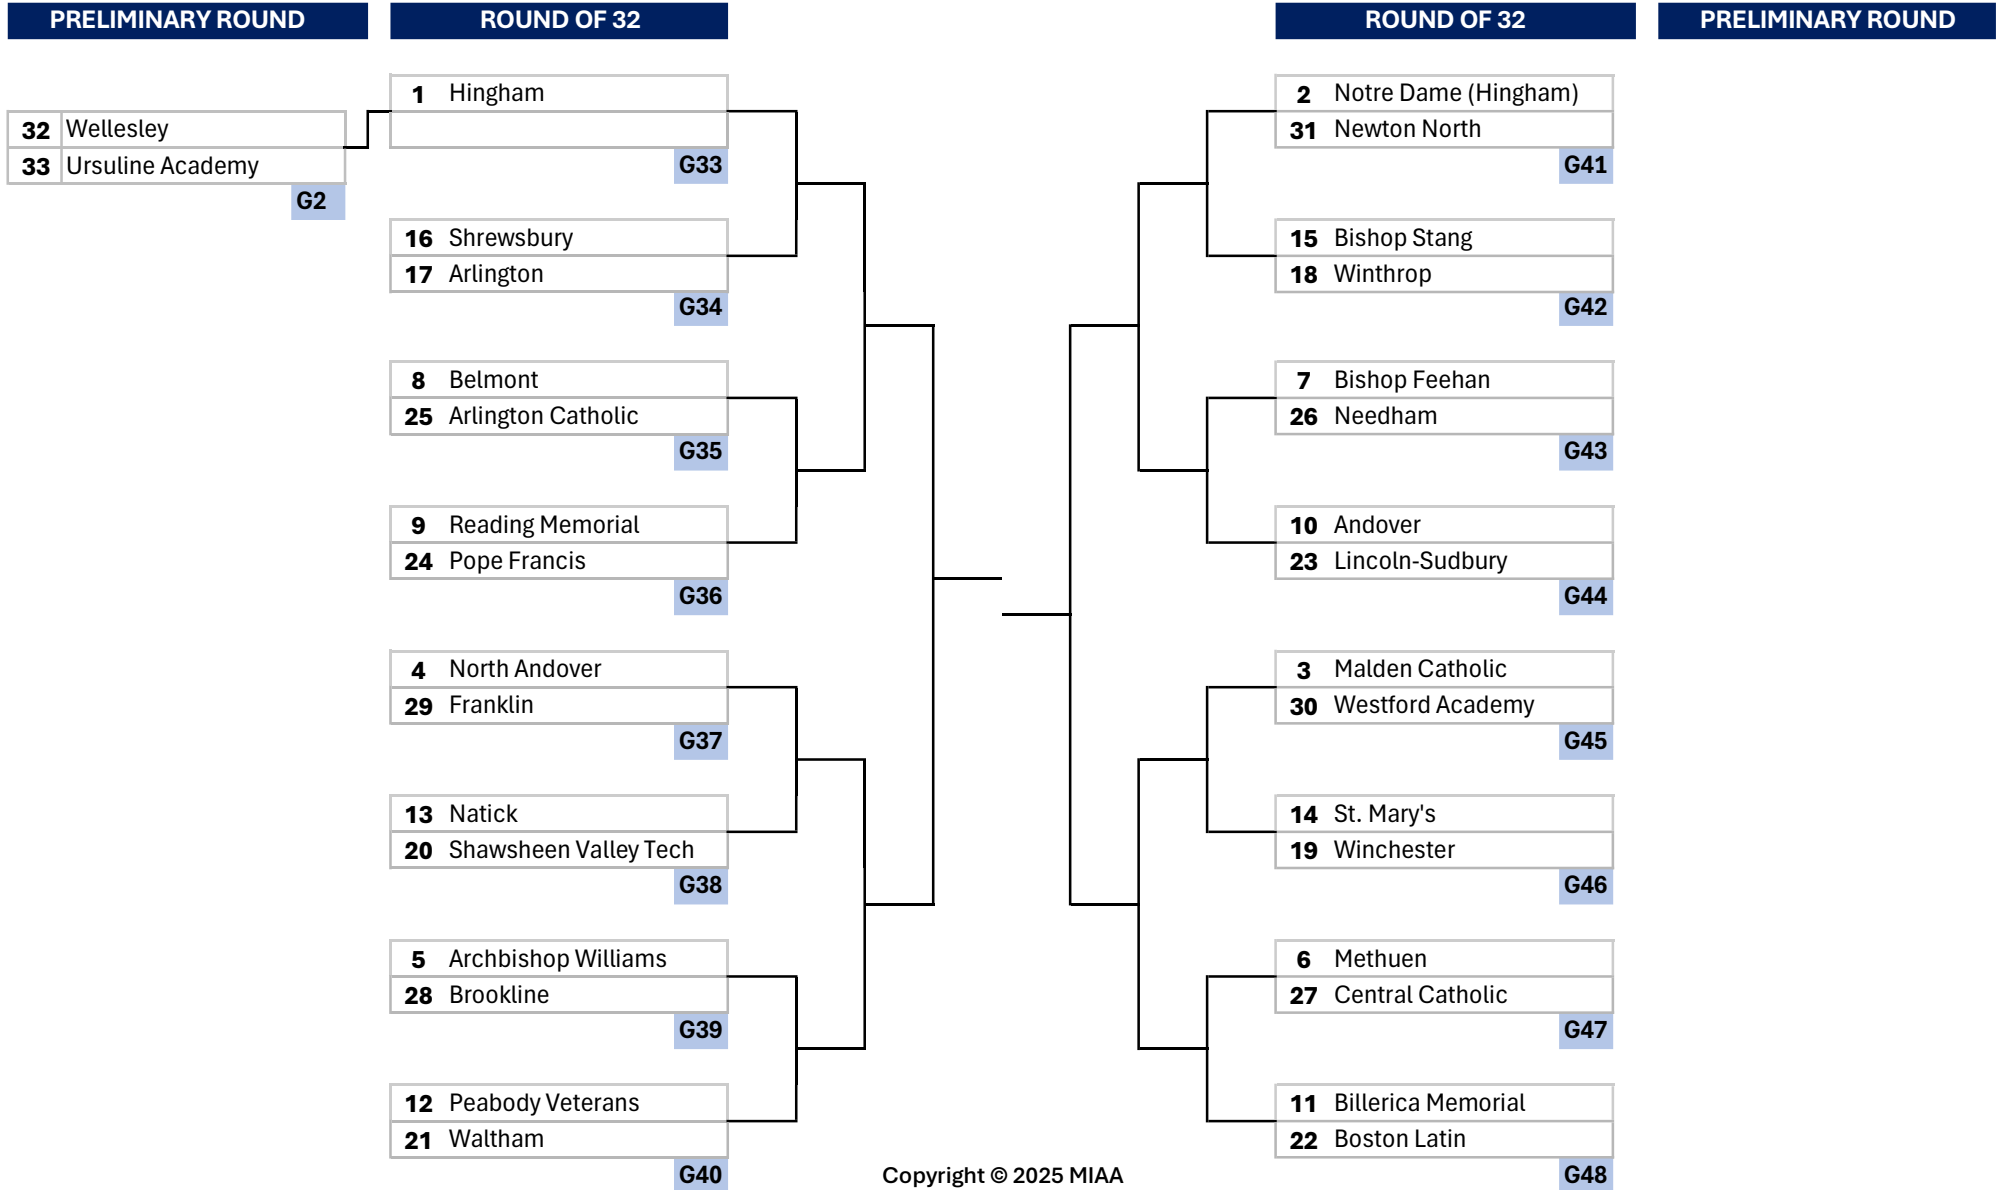

# MIAA GIRLS HOCKEY 2025 DIVISION 1 TOURNAMENT

# MIAA GIRLS HOCKEY 2025 DIVISION 1 TOURNAMENT SEEDS, RECORDS

<b>SEED</b>	<b>SCHOOL</b>	<b>W</b>	<b>L</b>	<b>T</b>	<b>SEED</b>	<b>SCHOOL</b>	<b>W</b>	<b>L</b>	<b>T</b>
1	Hingham	19	1	1	33	Ursuline Academy	10	8	1
2	Notre Dame (Hingham)	13	3	3					
3	Malden Catholic	14	2	4					
4	North Andover	14	2	5					
5	Archbishop Williams	16	4	2					
6	Methuen	16	1	3					
7	Bishop Feehan	15	5	2					
8	Belmont	15	1	4					
9	Reading Memorial	13	6	1					
10	Andover	9	6	5					
11	Billerica Memorial	15	5	0					
12	Peabody Veterans	15	3	2					
13	Natick	17	3	1					
14	St. Mary's	9	11	2					
15	Bishop Stang	14	5	1					
16	Shrewsbury	11	7	2					
17	Arlington	13	8	0					
18	Winthrop	14	3	1					
19	Winchester	8	9	3					
20	Shawsheen Valley Tech	16	3	0					
21	Waltham	13	5	2					
22	Boston Latin	5	13	4					
23	Lincoln-Sudbury	4	14	2					
24	Pope Francis	8	10	3					
25	Arlington Catholic	7	11	2					
26	Needham	10	9	1					
27	Central Catholic	15	5	0					
28	Brookline	10	9	1					
29	Franklin	7	10	1					
30	Westford Academy	2	17	1					
31	Newton North	10	8	1					
32	Wellesley	5	14	1					