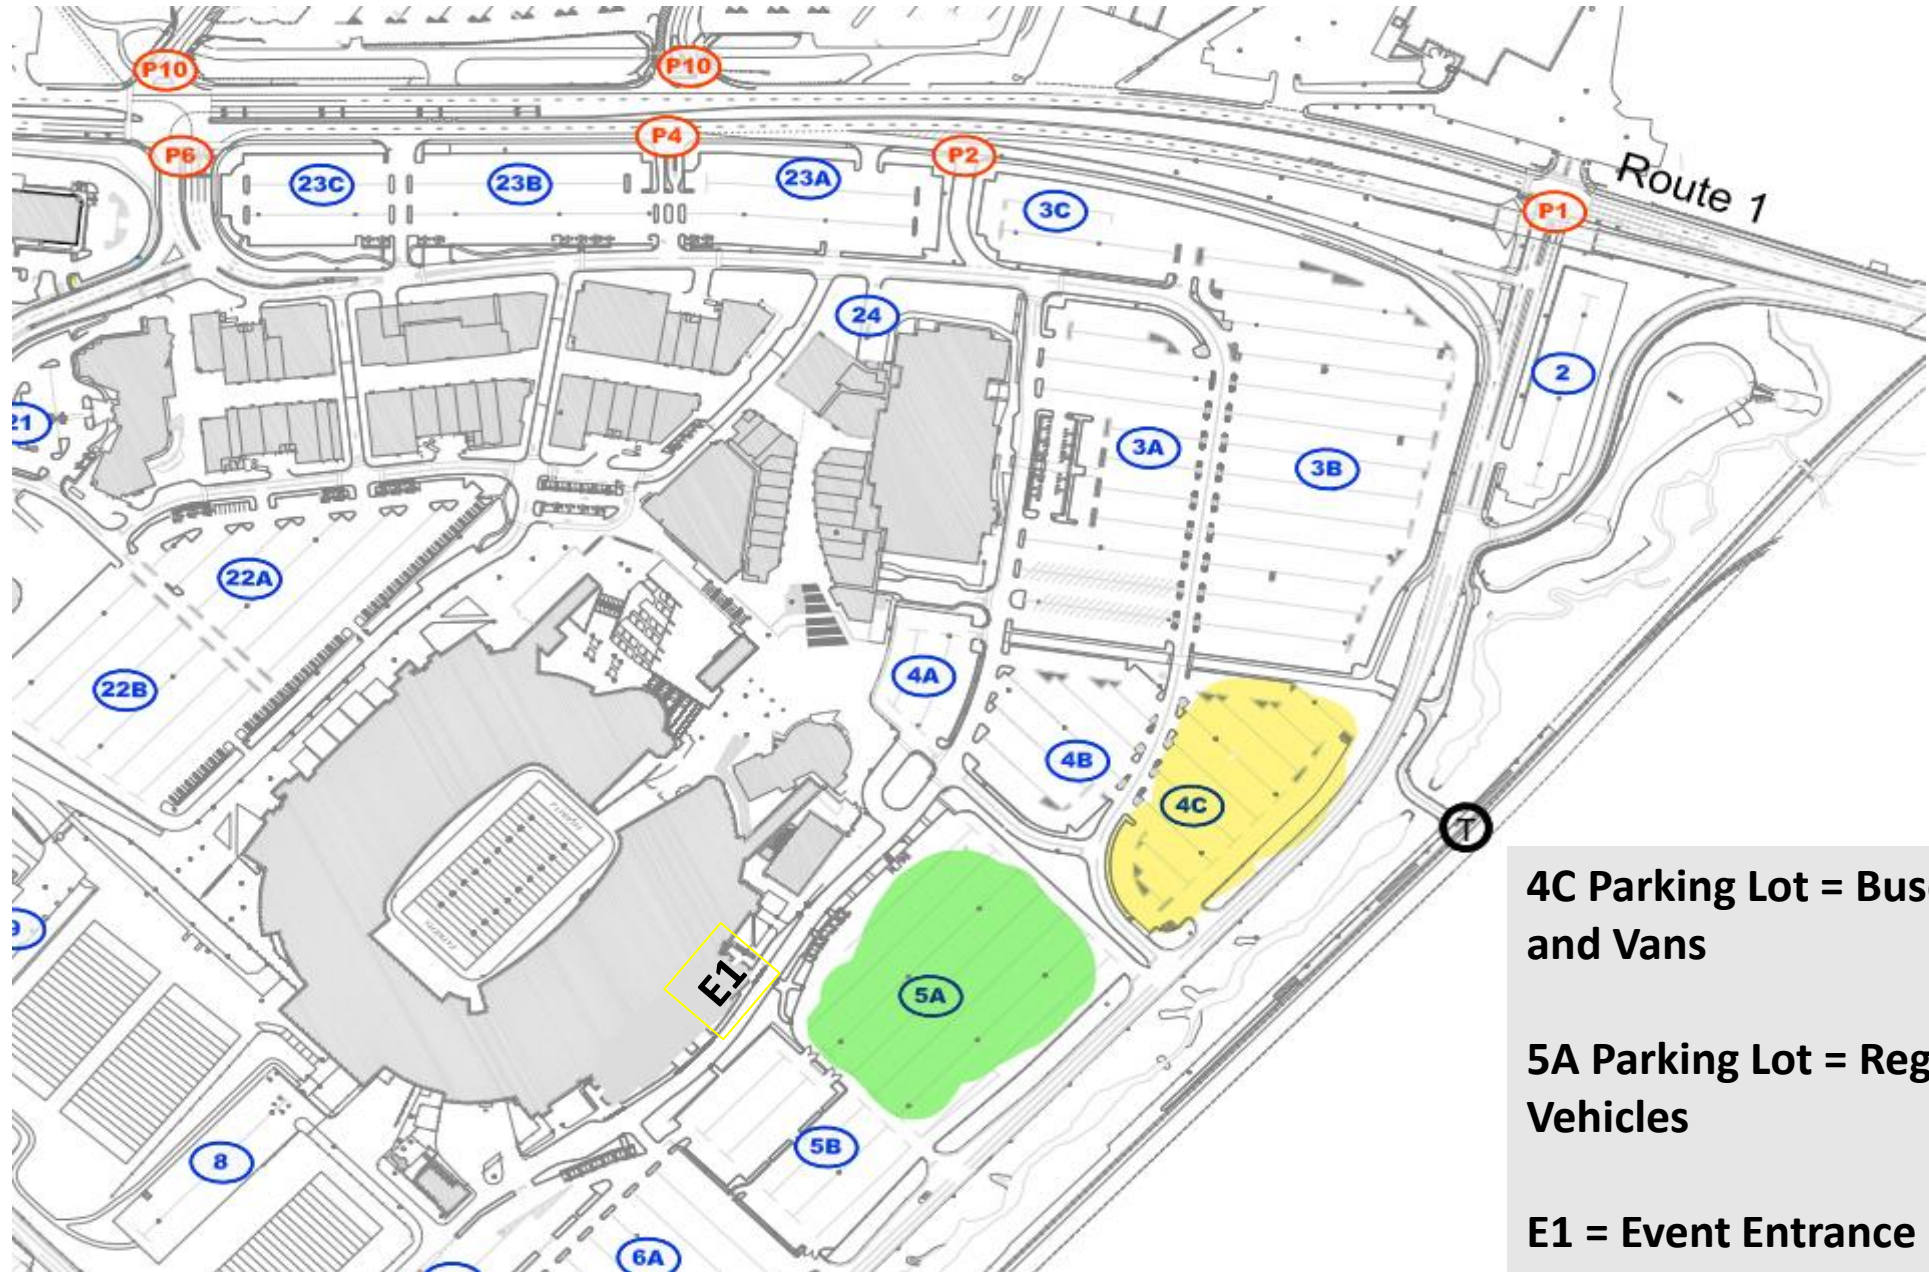

# MIAA SPORTSMANSHIP SUMMIT 2022

**4C Parking Lot = Buses and Vans**

**5A Parking Lot = Regular Vehicles**

**E1 = Event Entrance**