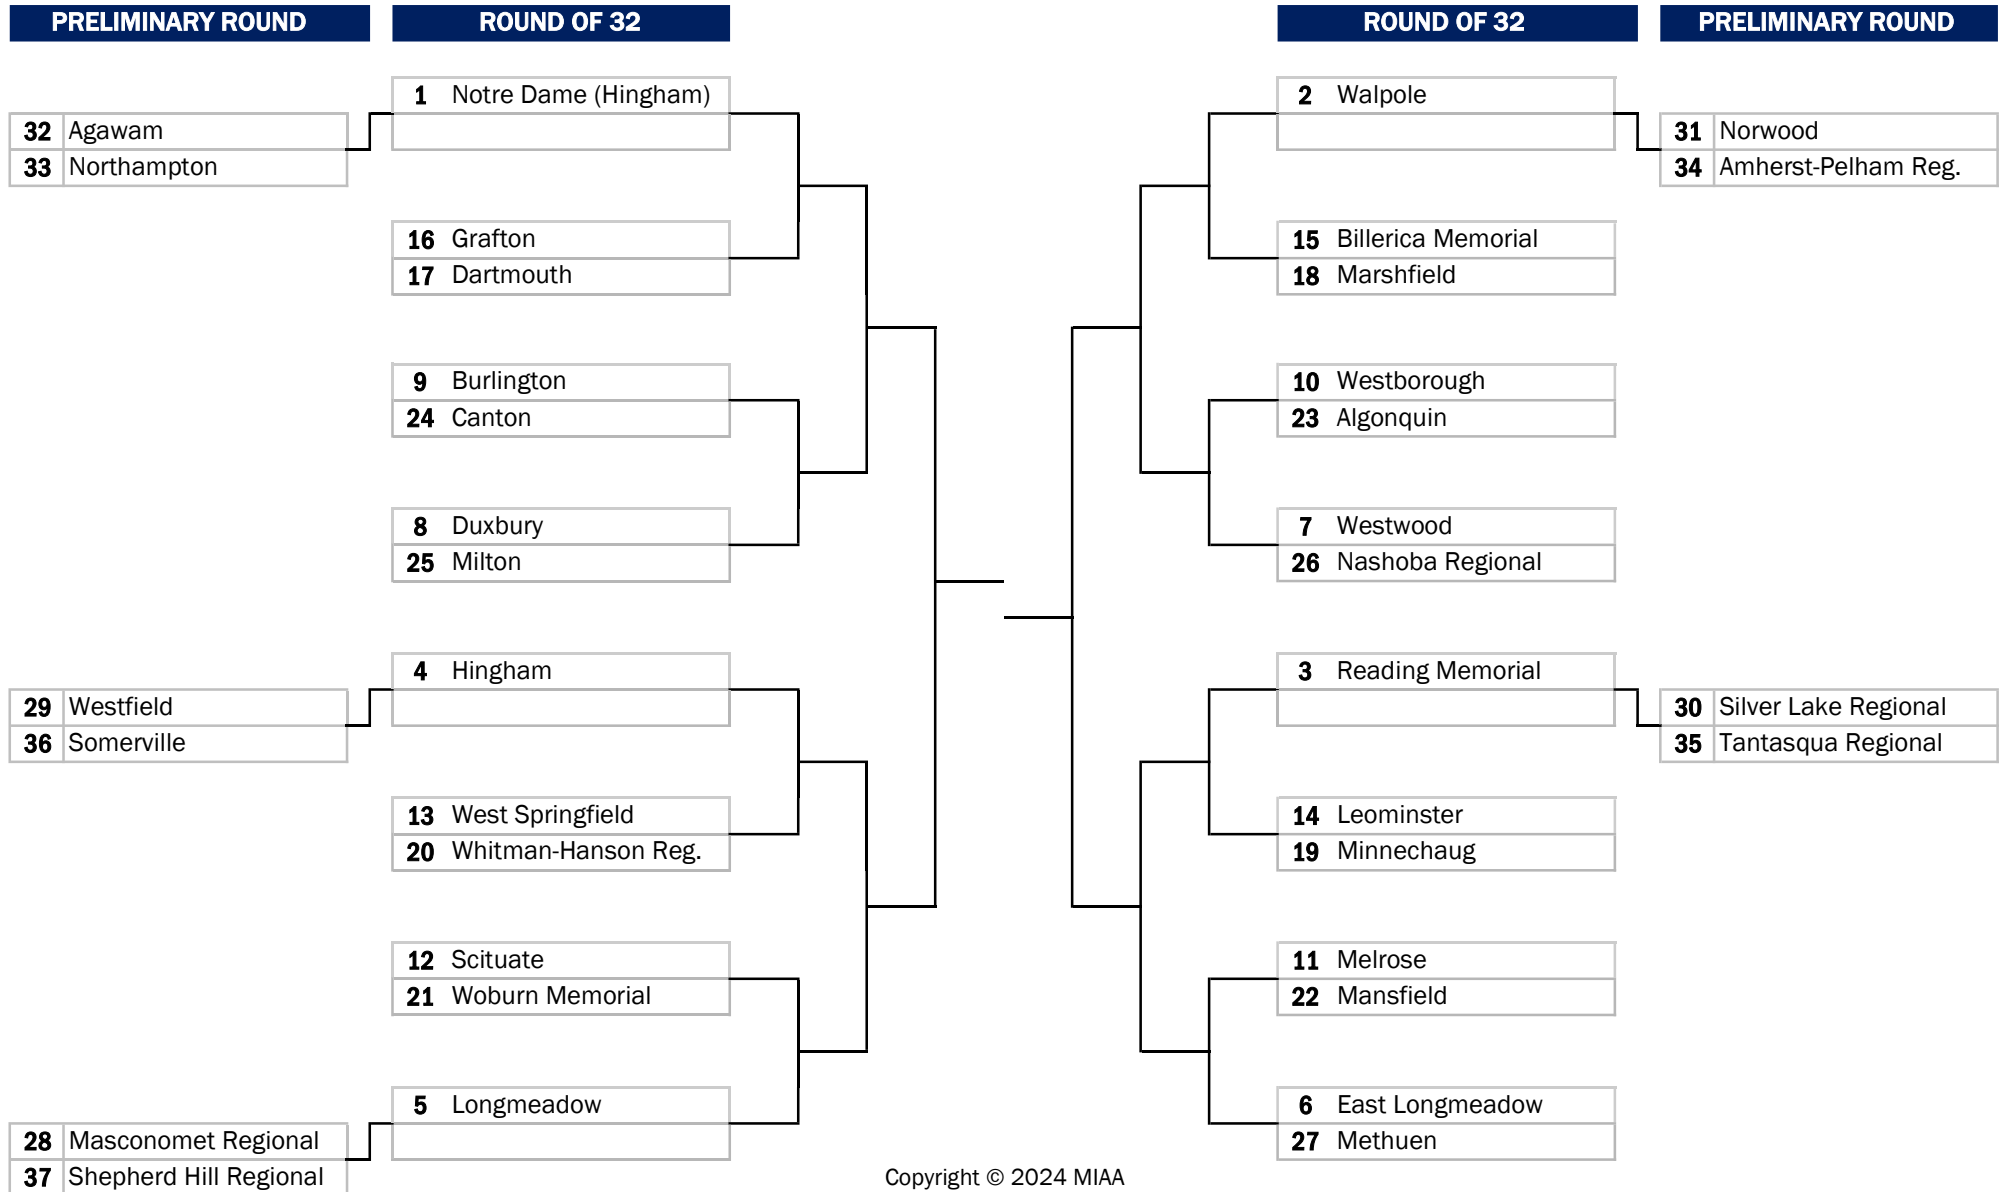

# MIAA DIVISION 2 GIRLS LACROSSE TOURNAMENT

## 2024

# MIAA DIVISION 2 GIRLS LACROSSE TOURNAMENT SEEDS, RECORDS

SEED	SCHOOL	W	L	SEED	SCHOOL	W	L
1	Notre Dame (Hingham)	17	1	33	Northampton	12	7
2	Walpole	18	3	34	Amherst-Pelham Reg.	18	2
3	Reading Memorial	19	1	35	Tantasqua Regional	13	7
4	Hingham	16	3	36	Somerville	13	6
5	Longmeadow	14	5	37	Shepherd Hill Regional	9	9
6	East Longmeadow	15	3				
7	Westwood	16	5				
8	Duxbury	14	5				
9	Burlington	12	7				
10	Westborough	16	3				
11	Melrose	12	5				
12	Scituate	11	7				
13	West Springfield	14	4				
14	Leominster	10	8				
15	Billerica Memorial	4	14				
16	Grafton	14	6				
17	Dartmouth	14	4				
18	Marshfield	12	6				
19	Minnechaug	9	10				
20	Whitman-Hanson Reg.	11	7				
21	Woburn Memorial	10	8				
22	Mansfield	11	6				
23	Algonquin	11	7				
24	Canton	10	7				
25	Milton	4	14				
26	Nashoba Regional	9	9				
27	Methuen	11	9				
28	Masconomet Regional	8	12				
29	Westfield	9	9				
30	Silver Lake Regional	7	11				
31	Norwood	9	9				
32	Agawam	5	11				